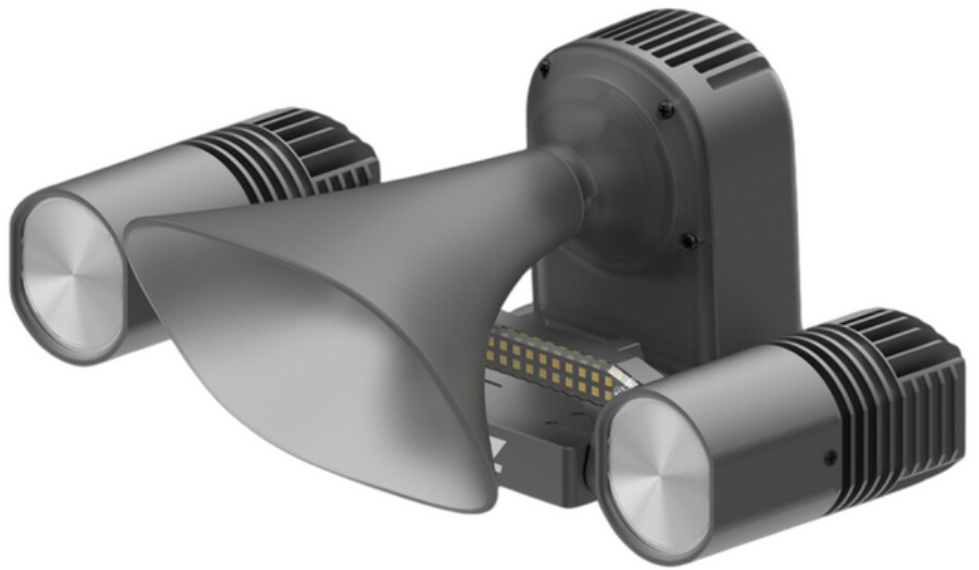

# QUICK SEARCH KIT T60S

## OVERALL PARAMETERS

**Light power**

60W

**Weight**

230g

**Spotlight Light**

14°

**Sound pressure at 1 meter**

113 db

**Sound distance**

300M

**Maximum power consumption**

70W

**Lightning distance**

200M

## COMPATIBILITY

DJI Matrice 30 Series

**GRIDX**