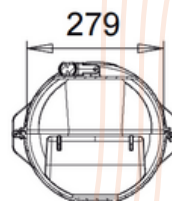

HPRC6500W FOR DJI D-RTK 2

DRTK6500W-01

DIMENSION

Internal dimension
1281x279x243(mm) - 50.43x10.98x9.57(in)

External dimension
1330x335x285(mm) - 52.36x13.19x11.22(in)

WEIGHT

7,20kg - 15.87lbs

TEMPERATURE RATING

Minimum
-40°C -40°F

Maximum
+80°C +176°F

TECHNICAL DRAWING

GRIDX
metering and control