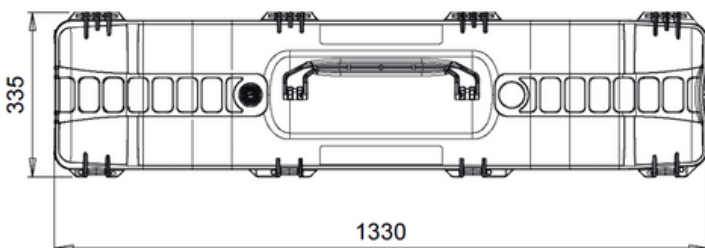

HPRC6500W FOR DJI D-RTK 2

DRTK6500W-01

DIMENSION

Internal dimension
1281x279x243(mm) - 50.43x10.98x9.57(in)

External dimension
1330x335x285(mm) - 52.36x13.19x11.22(in)

WEIGHT

7,20kg - 15.87lbs

TEMPERATURE RATING

Minimum
-40°C -40°F

Maximum
+80°C +176°F

TECHNICAL DRAWING

GRIDX
metering and control