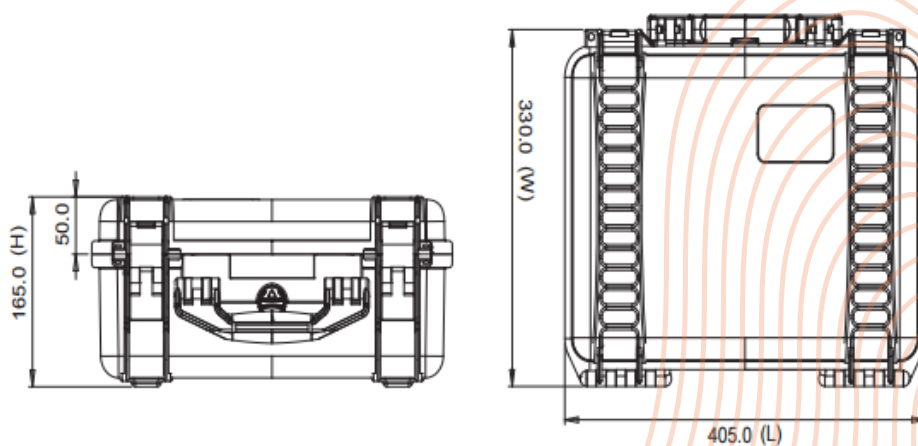

HPRC MAV2400BLK-02

DIMENSION

Internal dimension

380x266x152(mm) - 14.96x10.47x5.98(in)

External dimension

405x330x170(mm) - 15.94x12.99x6.69(in)

WEIGHT

2,38kg - 5.25lbs1l

TEMPERATURE RATING

Minimum

-40°C -40°F

Maximum

+80°C +176°F

TECHNICAL DRAWING

GRIDX
metering and control