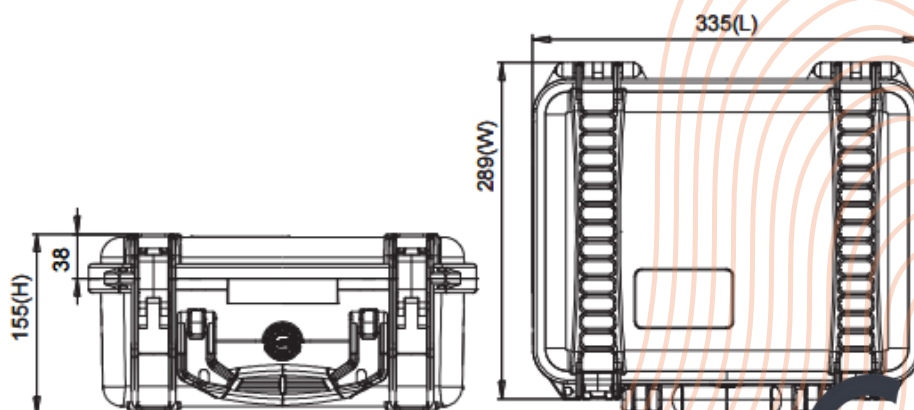

HPRC2300 DJI Mavic Mini Fly More Combo MAVM-2300-01

DIMENSION

Internal dimension

304x231x137(mm)
11.97x9.09x5.39(in)

External dimension

335x289x155(mm)
13.19x11.38x6.10(in)

WEIGHT

1,90kg - 4.19lbs

TEMPERATURE RATING

Minimum
-40°C -40°F

Maximum
+80°C +176°F

TECHNICAL DRAWING

GRIDX
metering and control