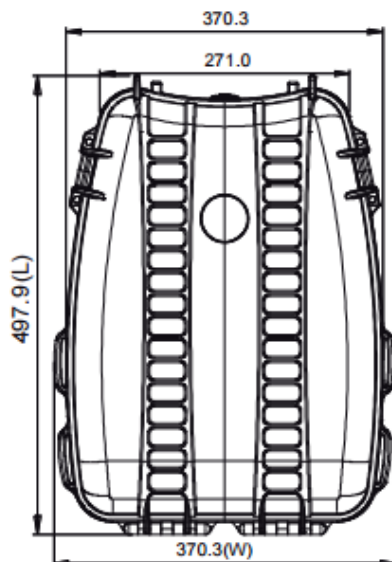

### DIMENSION

#### Internal dimension

433,5x319,3x168,8(mm)

17.07x12.57x6.65(in)

#### External dimension

497,9x370,3x184,9(mm)

19.6x14.58x7.28(in)

### TECHNICAL DRAWING

**GRIDX**  
metering and control