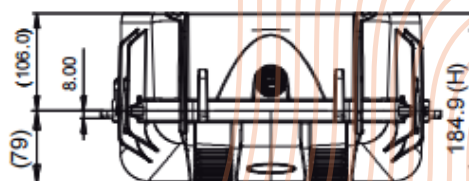

### DIMENSION

#### Internal dimension

433,5x319,3x168,8(mm)

17.07x12.57x6.65(in)

#### External dimension

497,9x370,3x184,9(mm)

19.6x14.58x7.28(in)

### TECHNICAL DRAWING

**GRIDX**  
metering and control