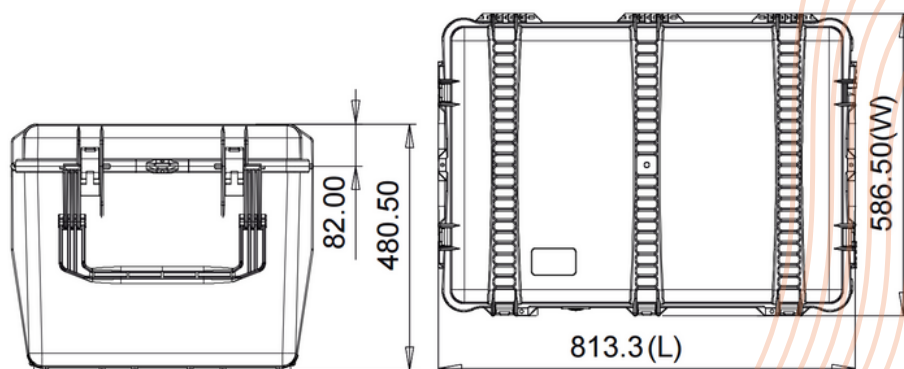

HPRC2800W for DJI Matrice 300 or 350 RTK S-M350-2800W-01

DIMENSION

Internal dimension

748,6x524,6x454,6(mm) - 29.47x20.65x17.9(in)

External dimension

813,3x586,5x480,5(mm) - 32.02x23.09x18.92(in)

WEIGHT

empty: 13,25kg - 29.22lbs

with cubed foam: 17,43kg - 38.43lbs

TEMPERATURE RATING

Minimum

-40°C -40°F

Maximum

+80°C +176°F

TECHNICAL DRAWING

GRIDX
metering and control