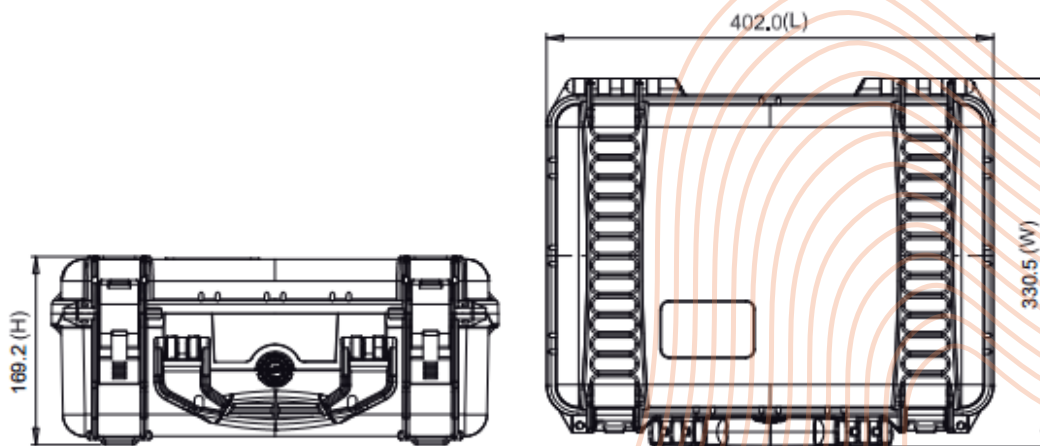

WEIGHT

empty: 2,23kg - 4.92lbs

with cubed foam: 2,58kg - 5.69lbs

TEMPERATURE RATING

Minimum

-40°C -40°F

Maximum

+80°C +176°F

TECHNICAL DRAWING

GRIDX
metering and control