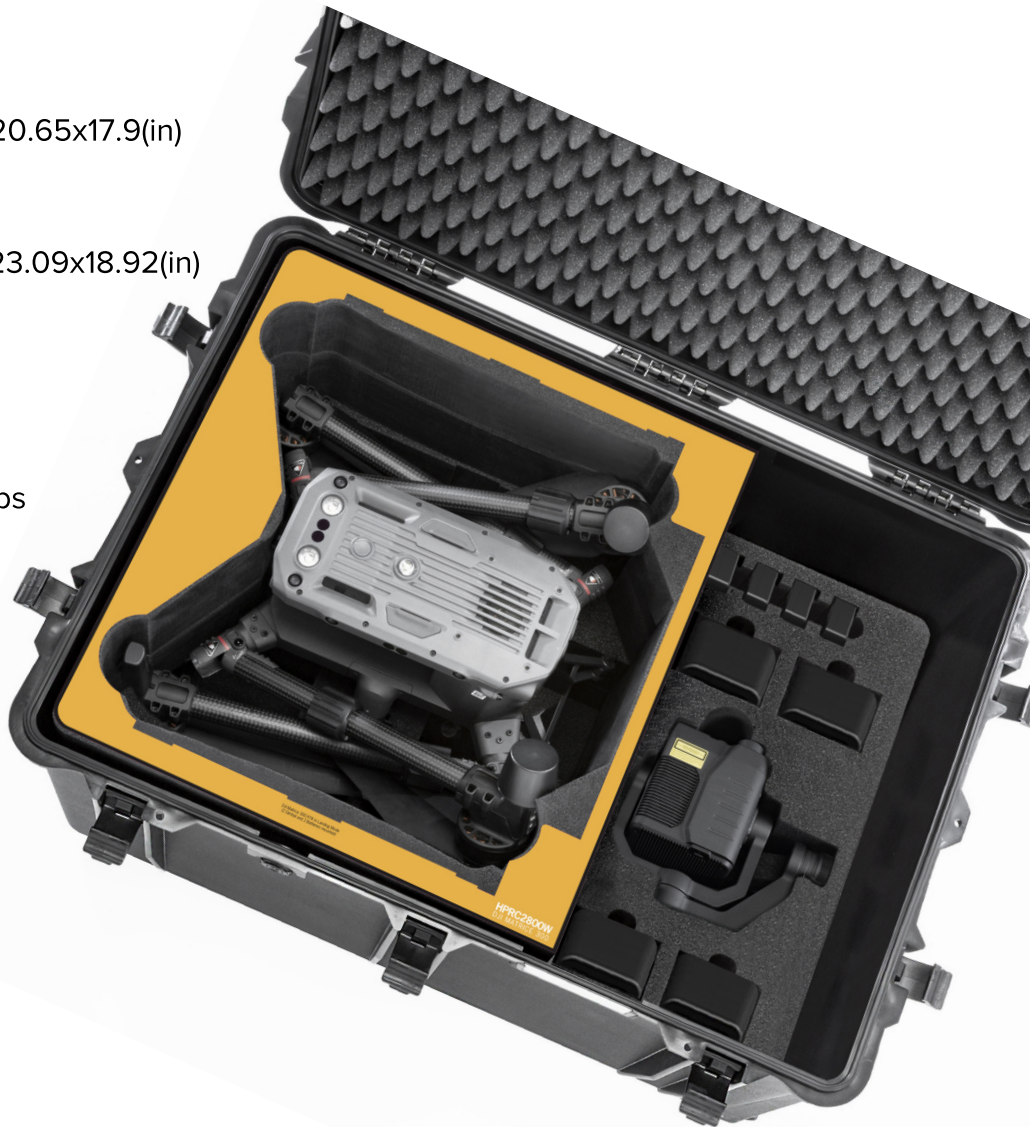

HPRC2800W FOR DJI MATRICE 300 RTK M300-2800W-03

DIMENSION

Internal dimension

748,6x524,6x454,6(mm) - 29.47x20.65x17.9(in)

External dimension

813,3x586,5x480,5(mm) - 32.02x23.09x18.92(in)

WEIGHT

empty: 13,25kg - 29.22lbs

with cubed foam: 17,43kg - 38.43lbs

TEMPERATURE RATING

Minimum

-40°C -40°F

Maximum

+80°C +176°F