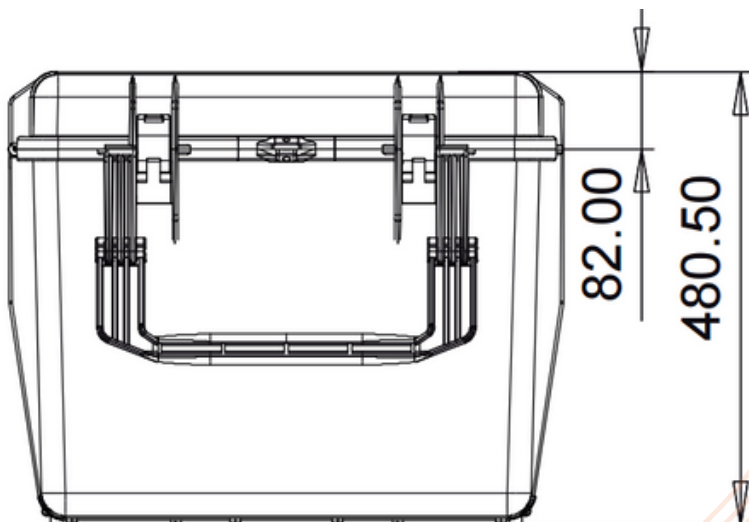

## DIMENSION

Internal dimension

748,6x524,6x454,6(mm) - 29.47x20.65x17.9(in)

External dimension

813,3x586,5x480,5(mm) - 32.02x23.09x18.92(in)

## TECHNICAL DRAWING

**GRIDX**  
metering and control