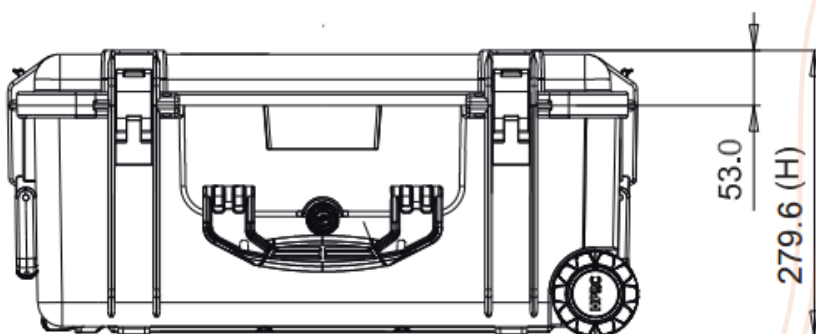

HPRC2700W FOR MATRICE 30T

M30T-2700W-01

DIMEN:

Internal dimension

554,7x458,7x246(mm) - 21.84x18.06x9.69(in)

External dimension

617,5x527,3x279,6(mm) - 24.31x20.76x11.0(in)

WEIGHT

empty: 7,75kg - 17.09lbs

with cubed foam: 9,07kg - 19.99lbs

TEMPERATURE RATING

Minimum

-40°C -40°F

Maximum

+80°C +176°F

TECHNICAL DRAWING